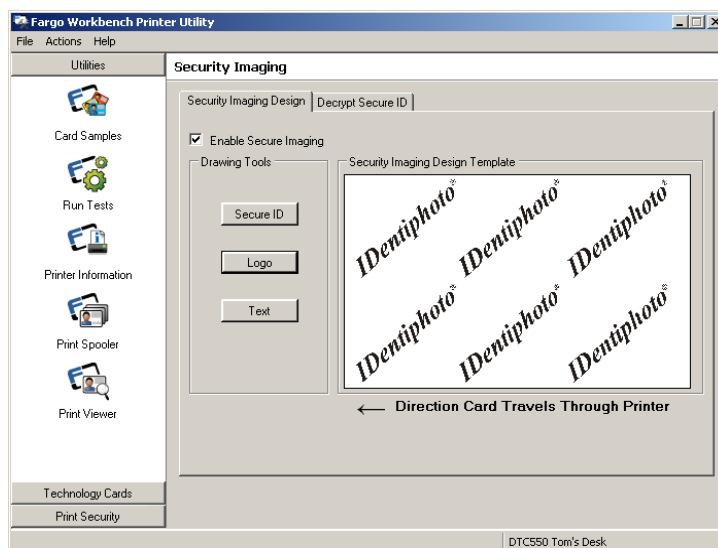

Increase the Security of Your Corporate ID Badge program with

Print Security

Part of the Fargo Workbench™ Printer Utility

The Fargo Workbench™ Printer Utility is a printer security, diagnostics firmware upgrade tool, included with the printer driver.

Print Security, helps control the issuance and ensures the authenticity of your photo ID cards by incorporating a *Security Image* that is printed on every card with the *Fluorescent* panel of a YMCFKO or YMCFKOK ribbon and viewed under ultraviolet light.

Print Security Suite is included **FREE** with all new Fargo printer purchases and is part of the printer driver.

Through the **Fargo Workbench**, you can also

- Add password-controlled access to your printer
- Use a library of Fargo card samples
- Gain access to key printer and ribbon information
- Test operations of encoders
- Run various troubleshooting and diagnostics tools . . . and more!